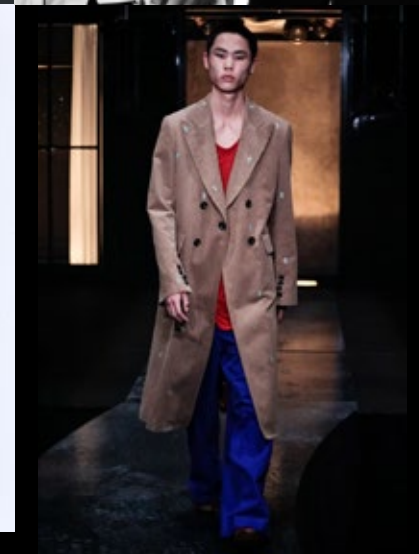

YSC

HARUAKI

HEIGHT 189 BUST 83 WAIST 71 HIPS 95 SHOE 29

HAIR BLACK EYES BLACK

JAPAN

EMAIL INFO2@YSC-INC.COM

INSTAGRAM [YSCMODELS](https://www.instagram.com/YSCMODELS)