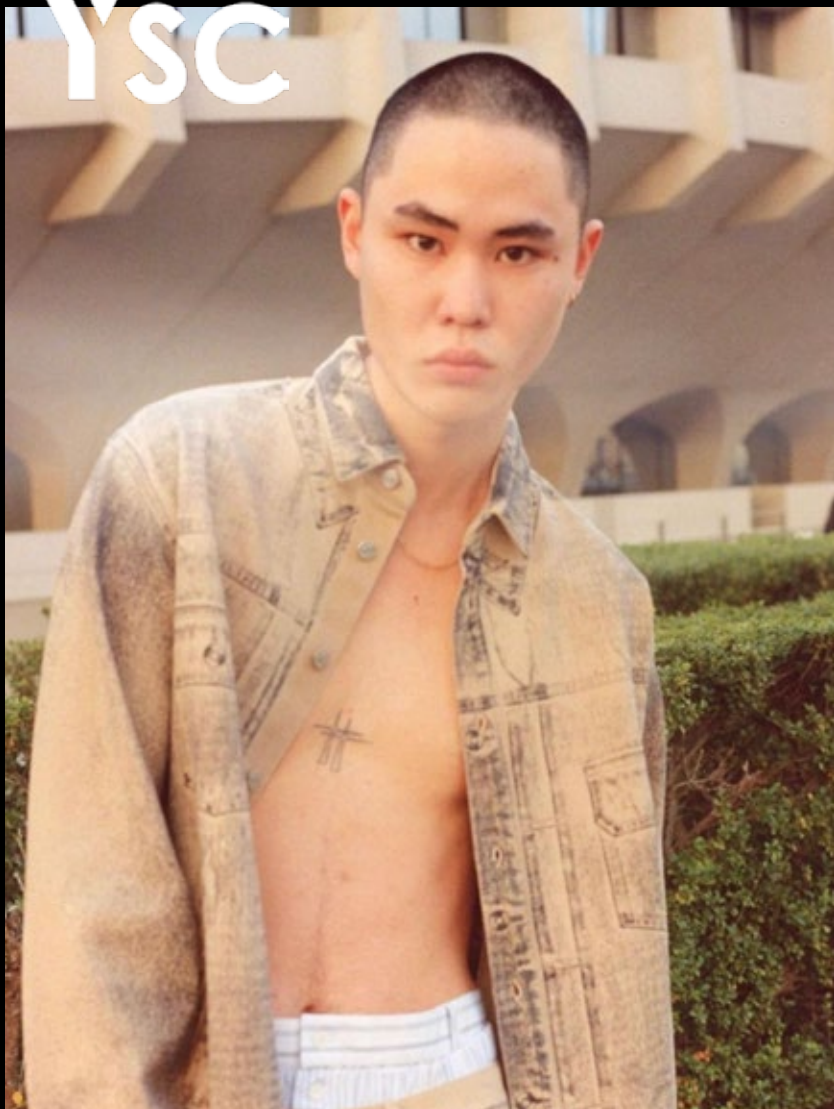

YSC

HARUAKI

HEIGHT 189 BUST 83 WAIST 71 HIPS 95 SHOE 29

HAIR BLACK EYES BLACK

JAPAN

EMAIL INFO2@YSC-INC.COM

INSTAGRAM [YSCMODELS](https://www.instagram.com/YSCMODELS)